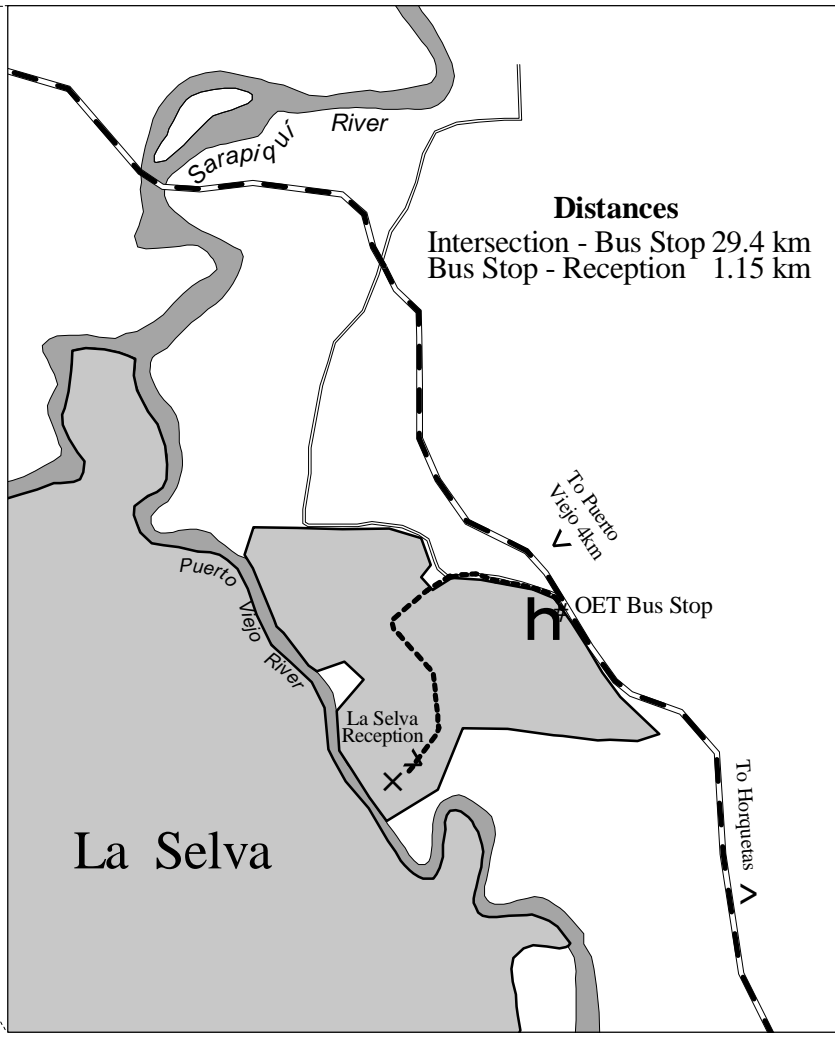

La Selva Biological Station

Enlarged Area

Distances

San José - Intersection	50 km
Intersection - La Selva	29.4 km
La Selva - Puerto Viejo	4 km
La Virgen - Puerto Viejo	17 km

How to get to the
La Selva Biological Station
Puerto Viejo - Sarapiquí
 Tel: 766-6565 Fax: 766-6535