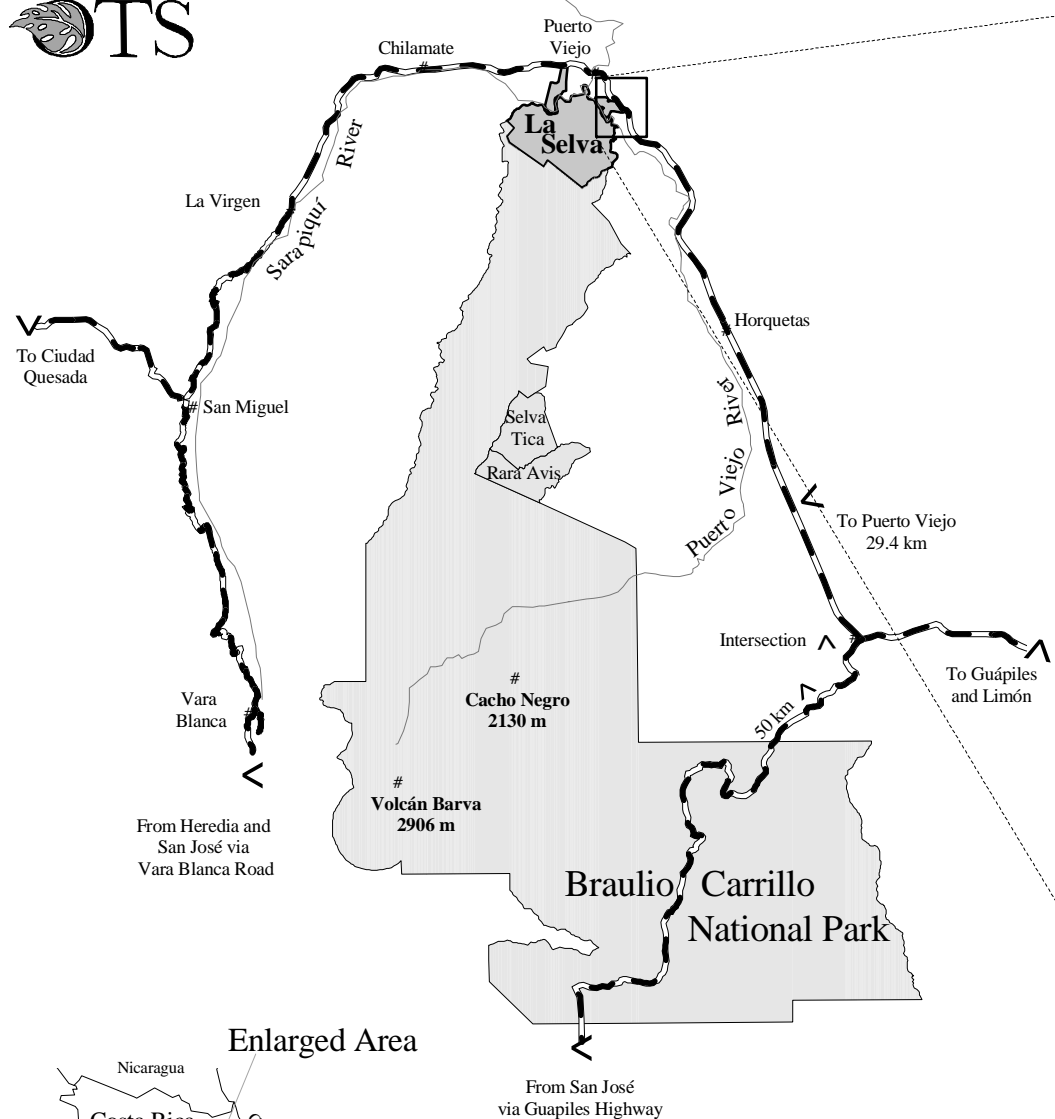

La Selva Biological Station

Enlarged Area

Distances

San José - Intersection	50 km
Intersection - La Selva	29.4 km
La Selva - Puerto Viejo	4 km
La Virgen - Puerto Viejo	17 km

How to get to the
La Selva Biological Station
Puerto Viejo - Sarapiquí
 Tel: 766-6565 Fax: 766-6535